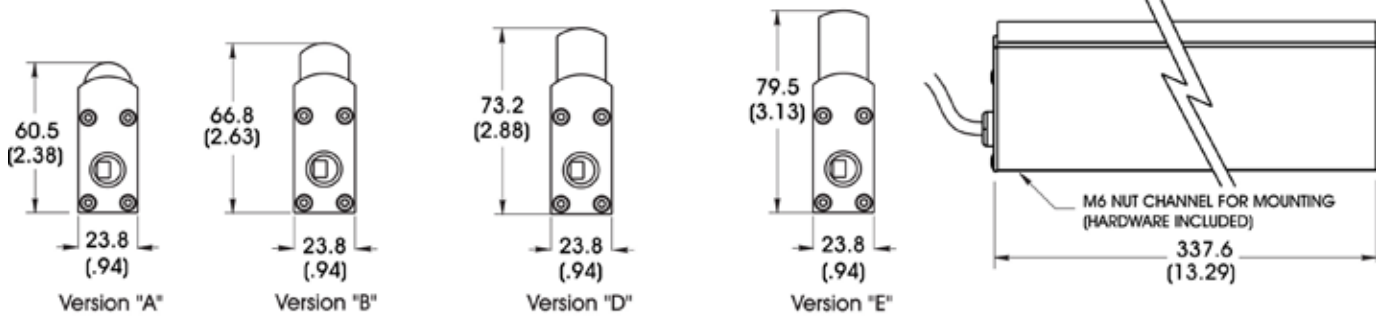

Standard Product Variation:
Shipped Within Two Weeks

LL3148	Lens Type	Spectral wavelength	Optional power Compatibility
	X	-	XXX XX
	A	(blue) 470 †	12
	B	(green) 520 †	24
	D	(yellow) 590	
	E	(orange) 625	
		(red) 660	
		(infra-red) 880	
		(white) WHI †	

† Not available in 12v

Lens & Aiming Information

	Lens Type A	Lens Type B	Lens Type D	Lens Type E
Working Distance	25mm	50mm	75mm	125mm
Line Width	6mm	9.5mm	13mm	16mm

Dimensional Information

Cable Length: 1.5 Meter (59")

DIMENSIONS ARE IN MILLIMETERS (INCHES)

Standard Variation Current Specifications

	blue	green	yellow	orange	red	infra-red	white	RGB	
@12	N/A	N/A	240	240	360	360	N/A	N/A	mA
@24	160	160	160	160	240	240	160	N/A	mA